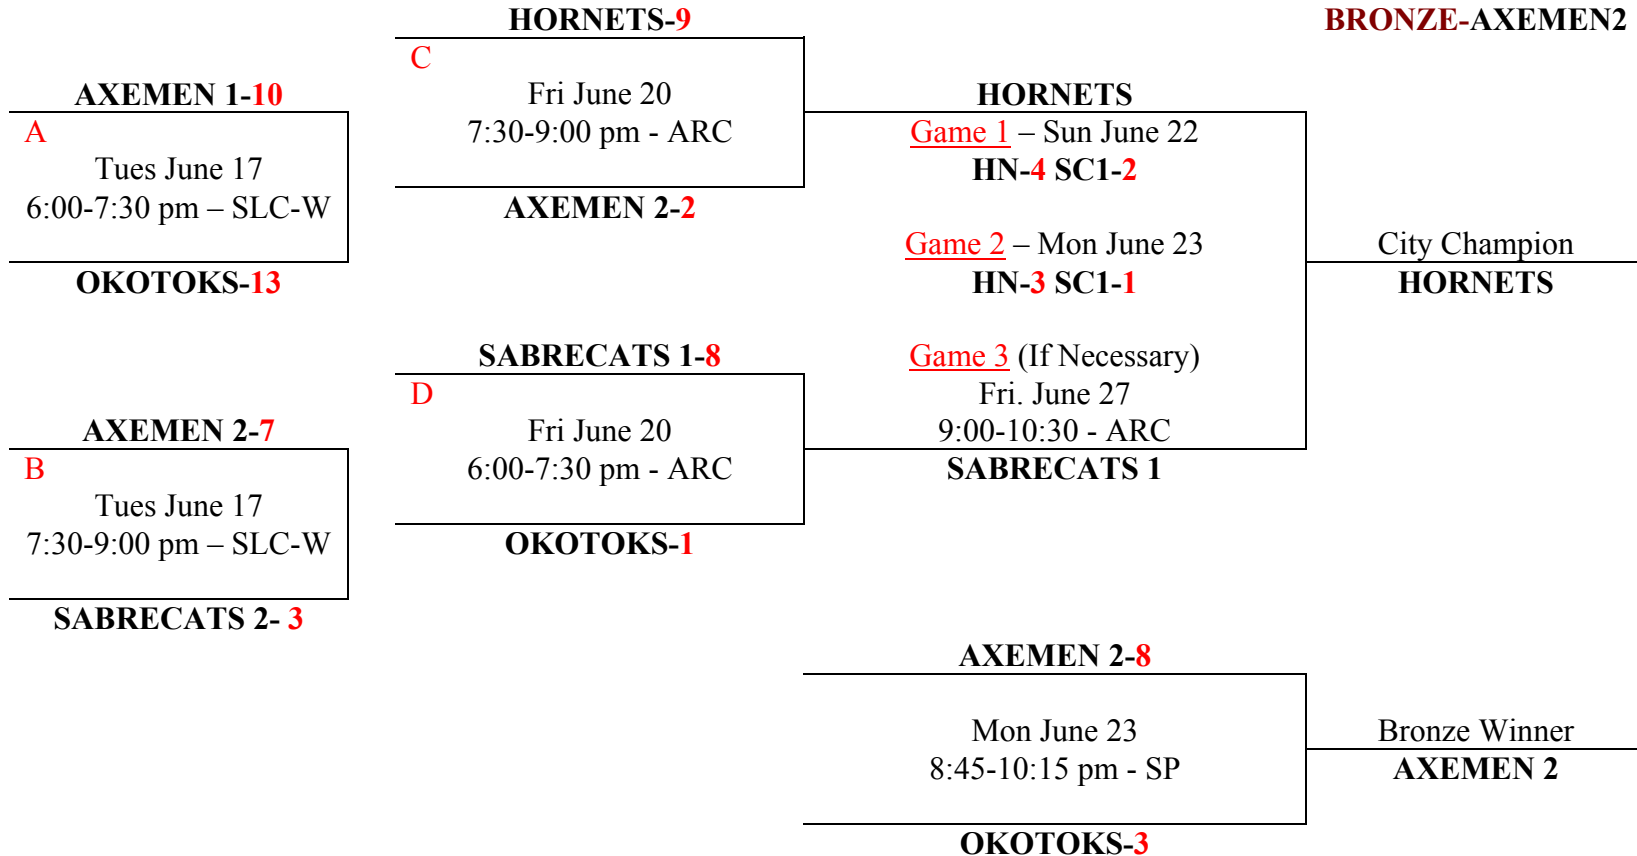

2008 Playoff Format – Bantam A
Top 6 teams in the division

Round One
 -1 & 2 have byes
 -Single game knock out

Round Two
 -Single game knock out

Final Round
 -Best of three
 -Overtime rules below

GOLD-
HORNETS
SILVER-
SABRECATS
BRONZE-AXEMEN2

Final Round Overtime Rules

1. If tied at the end of regulation time:
 - There is a two minute break followed by a five minute overtime period.
2. If tied at the end of the first overtime period:
 - There is a two minute break followed by a second five minute overtime period.
3. If still tied at the end of the second overtime period:
 - There is a two minute break followed by sudden death overtime.
 - First team to score wins!!