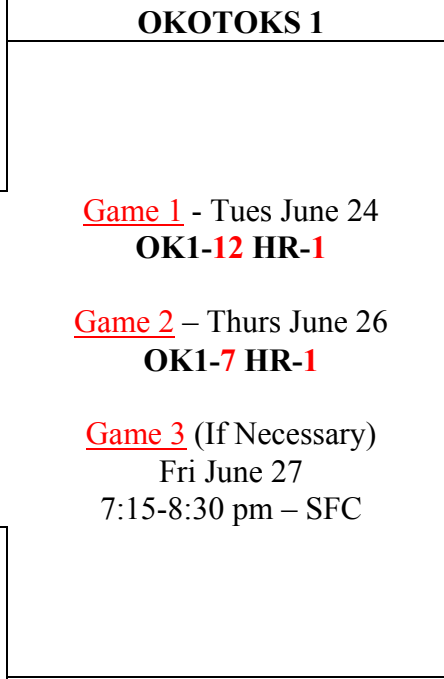

2008 Playoff Format – Pee wee C
Top 8 teams in division

Round One
 -Single game knock out

Round Two
 -Single game knock out

Final Round
 -Best of three
 -Overtime rules below

Final Round Overtime Rules

1. If tied at the end of regulation time:
 - There is a two minute break followed by a five minute overtime period.
2. If tied at the end of the first overtime period:
 - There is a two minute break followed by a second five minute overtime period.
3. If still tied at the end of the second overtime period:
 - There is a two minute break followed by sudden death overtime.
 - First team to score wins!!