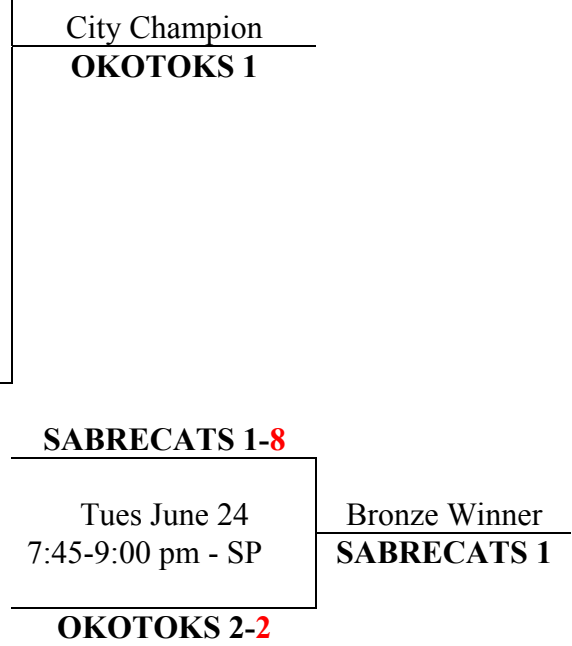

2008 Playoff Format – Pee wee C
Top 8 teams in division

Round One
 -Single game knock out

Round Two
 -Single game knock out

Final Round
 -Best of three
 -Overtime rules below

Final Round Overtime Rules

1. If tied at the end of regulation time:
 - There is a two minute break followed by a five minute overtime period.
2. If tied at the end of the first overtime period:
 - There is a two minute break followed by a second five minute overtime period.
3. If still tied at the end of the second overtime period:
 - There is a two minute break followed by sudden death overtime.
 - First team to score wins!!